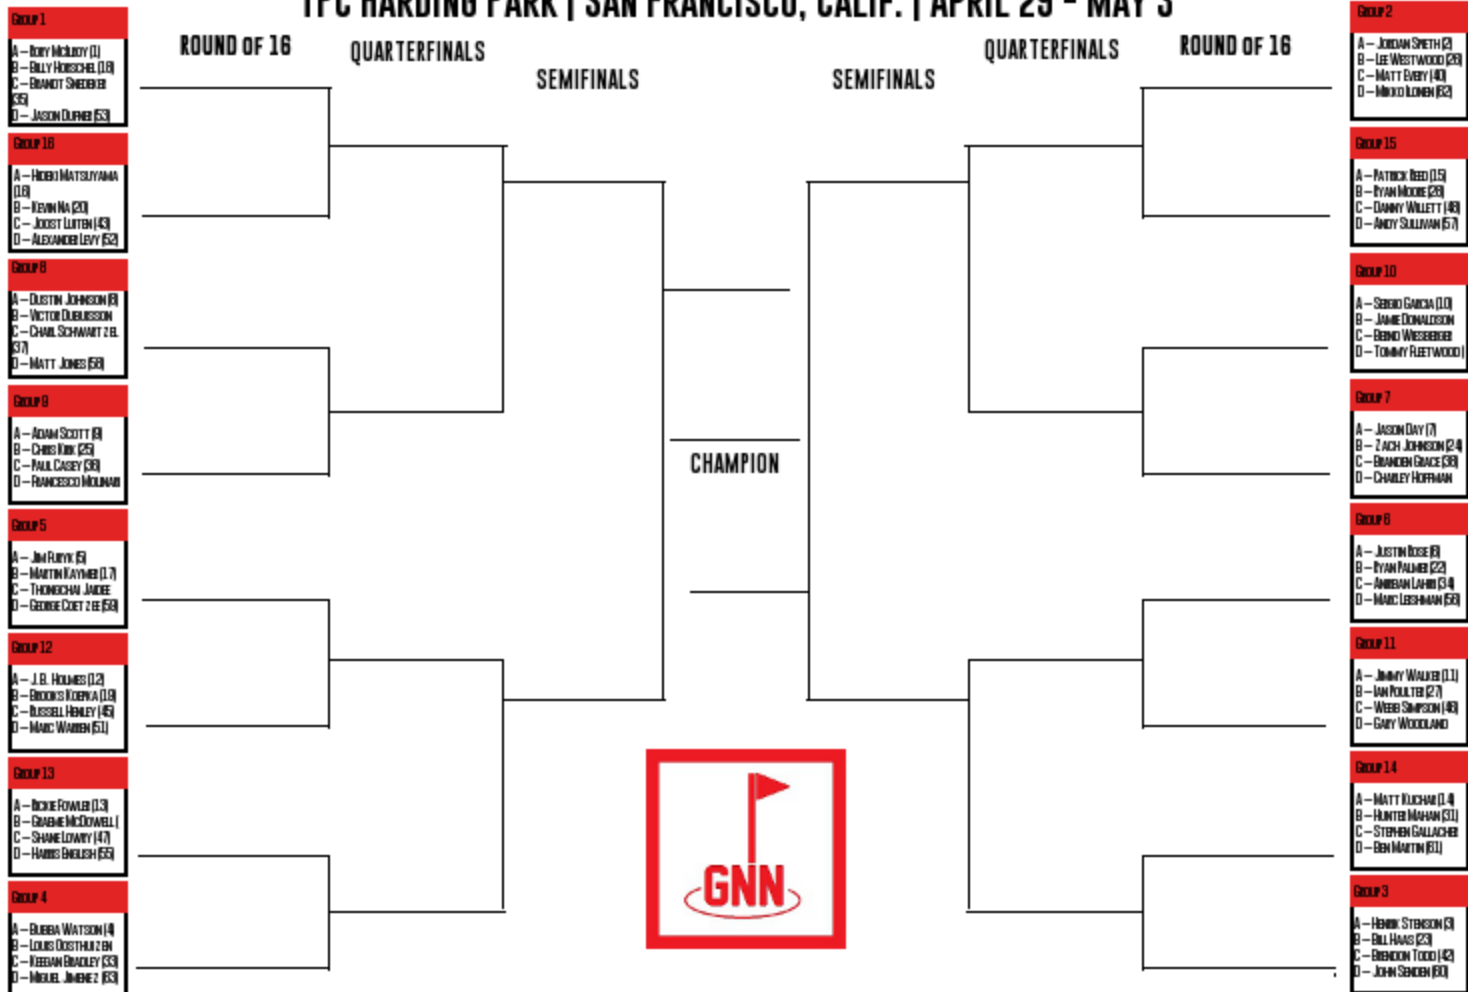

2015 WGC-CADILLAC MATCH PLAY CHAMPIONSHIP

TPC HARDING PARK | SAN FRANCISCO, CALIF. | APRIL 29 - MAY 3

FOLLOW GNN: [@GOLFNEWSNET](https://twitter.com/GOLFNEWSNET) | [f /GOLFNEWSNET](https://www.facebook.com/GOLFNEWSNET)